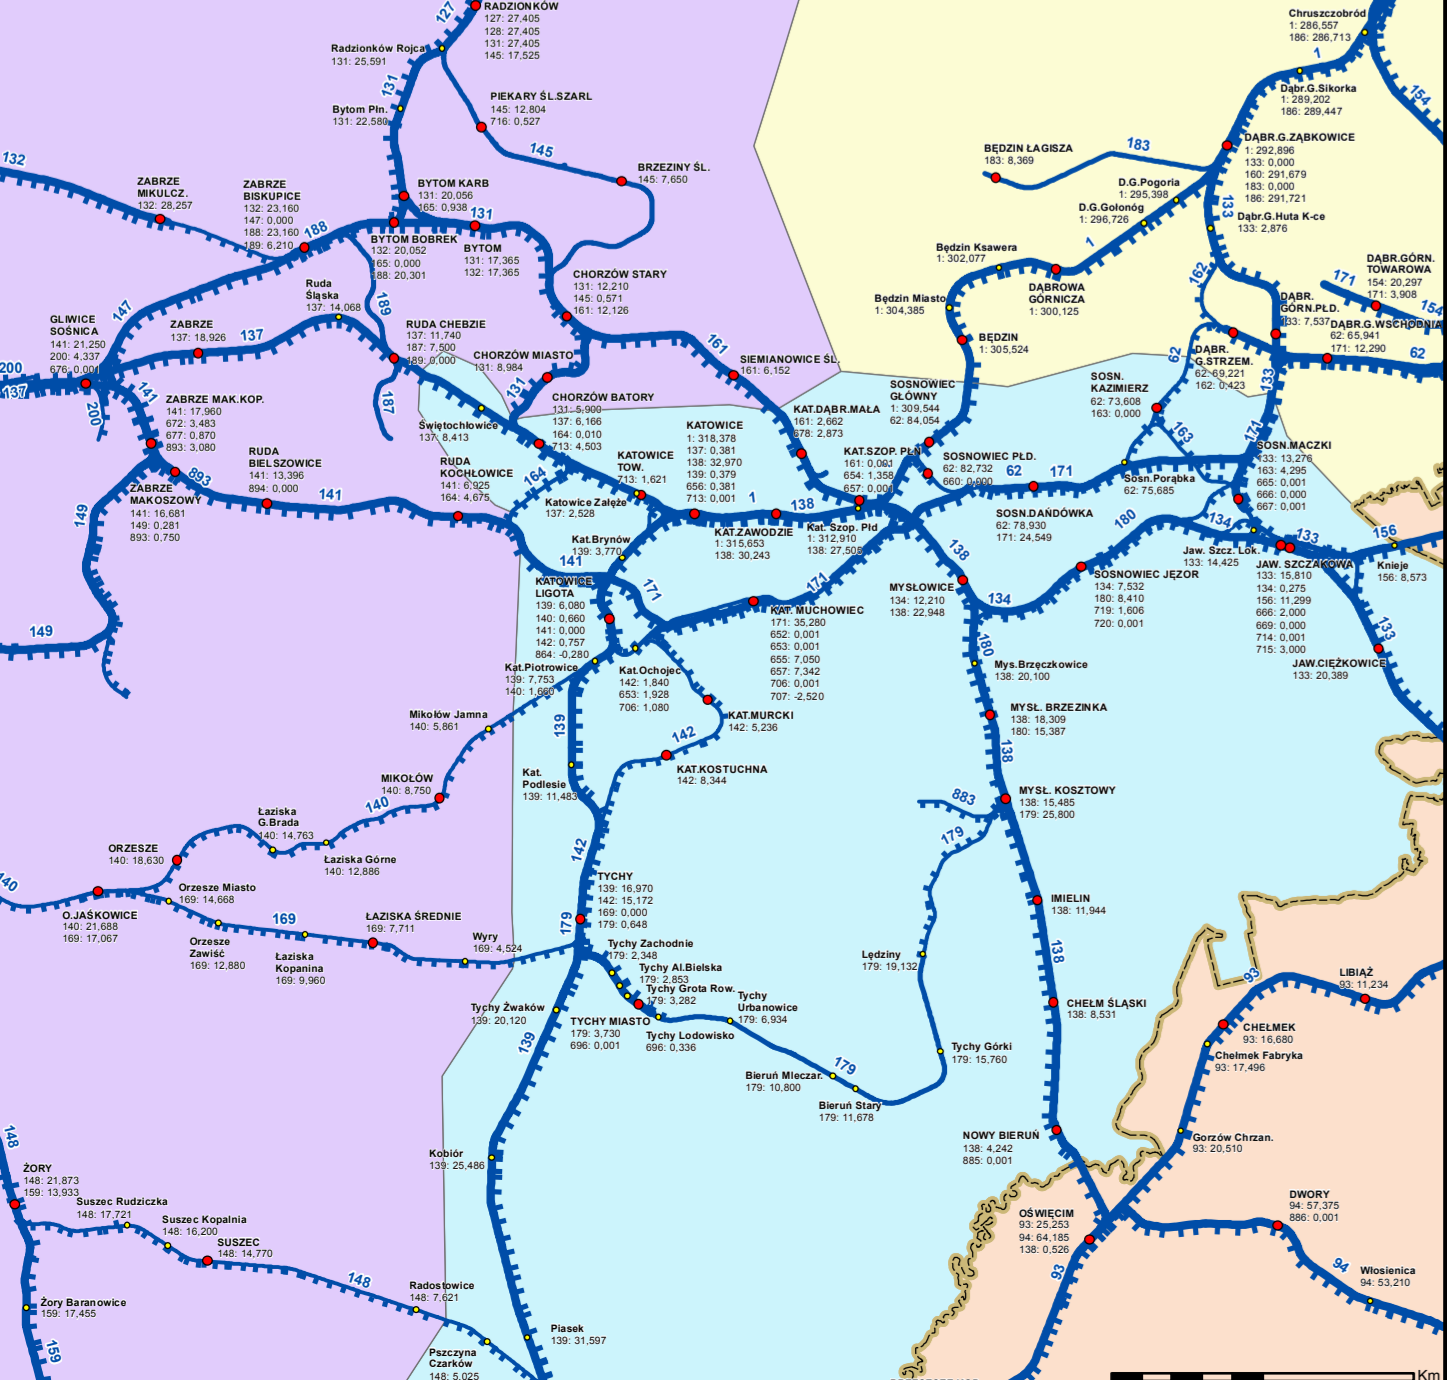

KATOWICE RAILWAY NODE