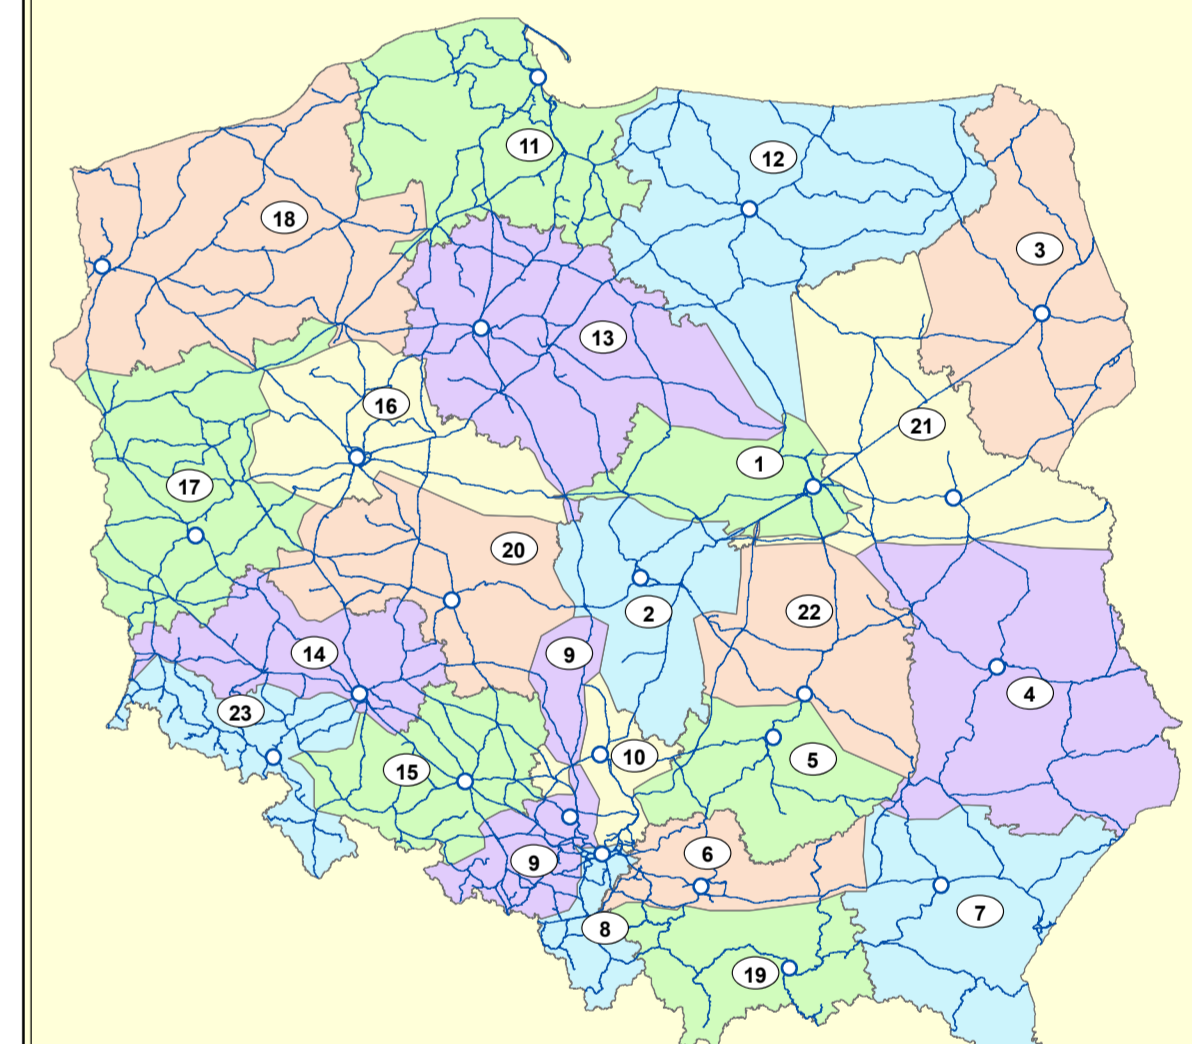

THE MAP OF POLISH RAILWAY LINES
managed by PKP Polskie Linie Kolejowe S.A.

1 : 750 000