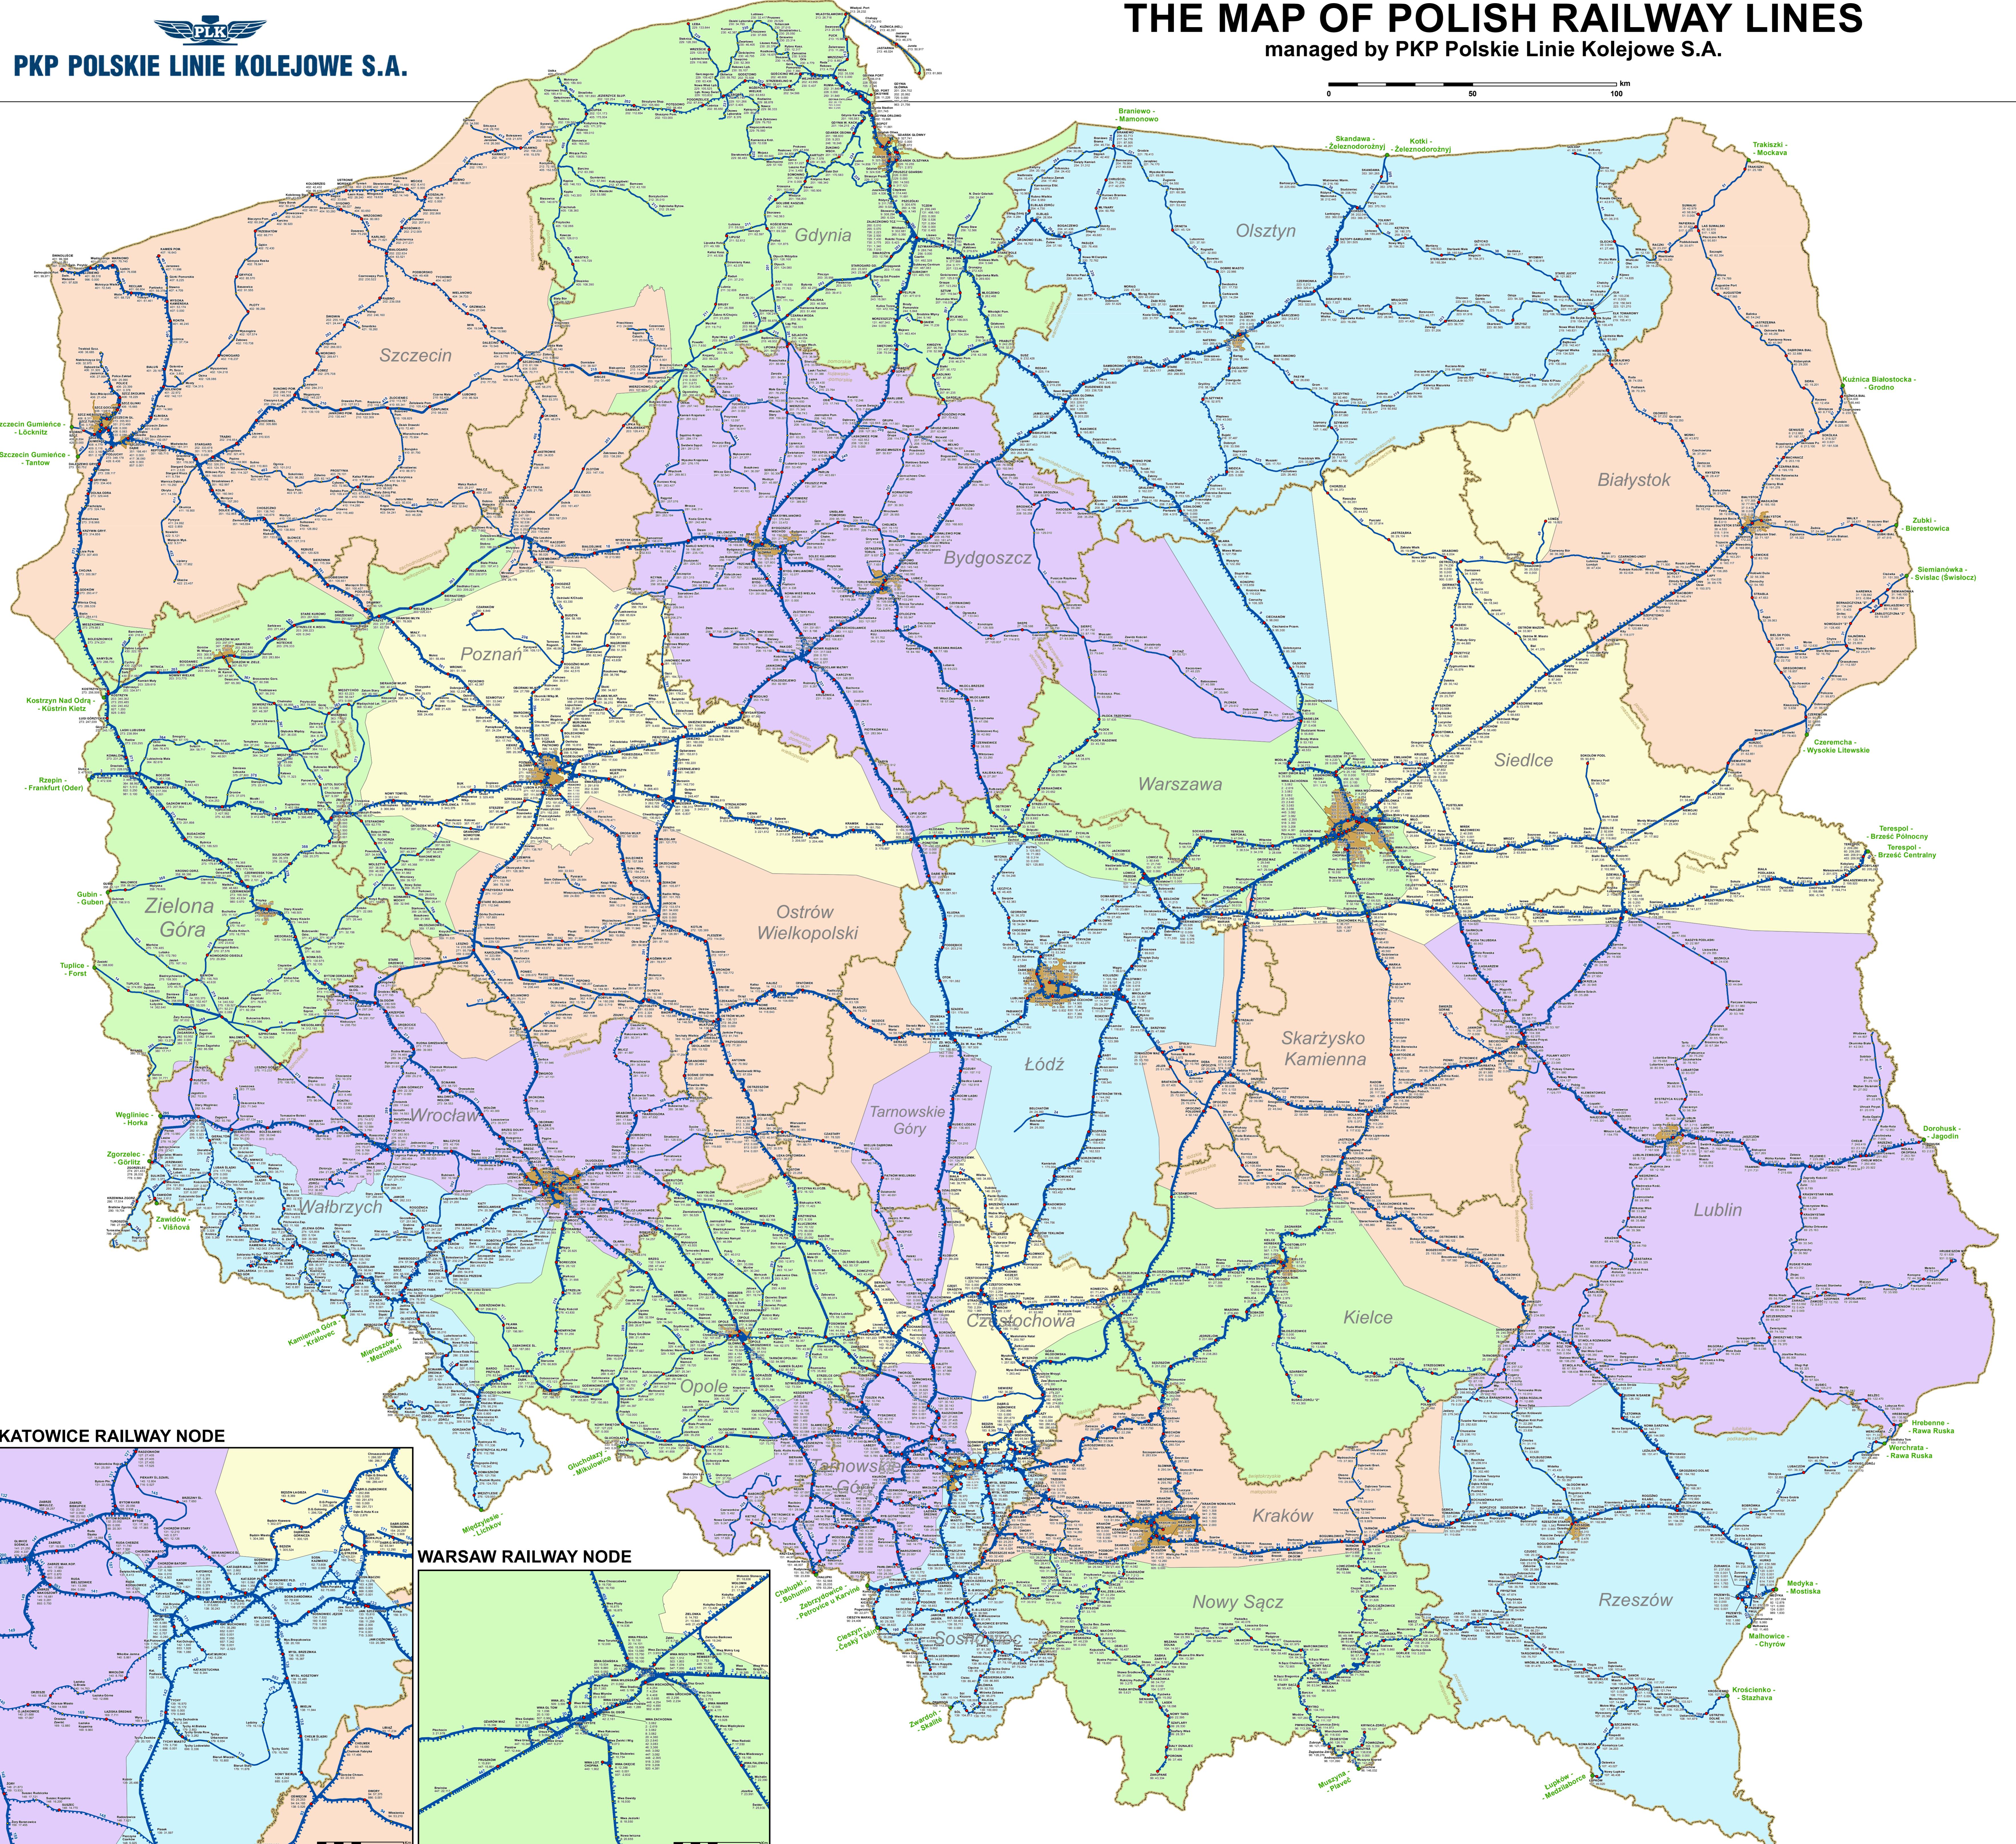

RAILWAY LINES PLANTS