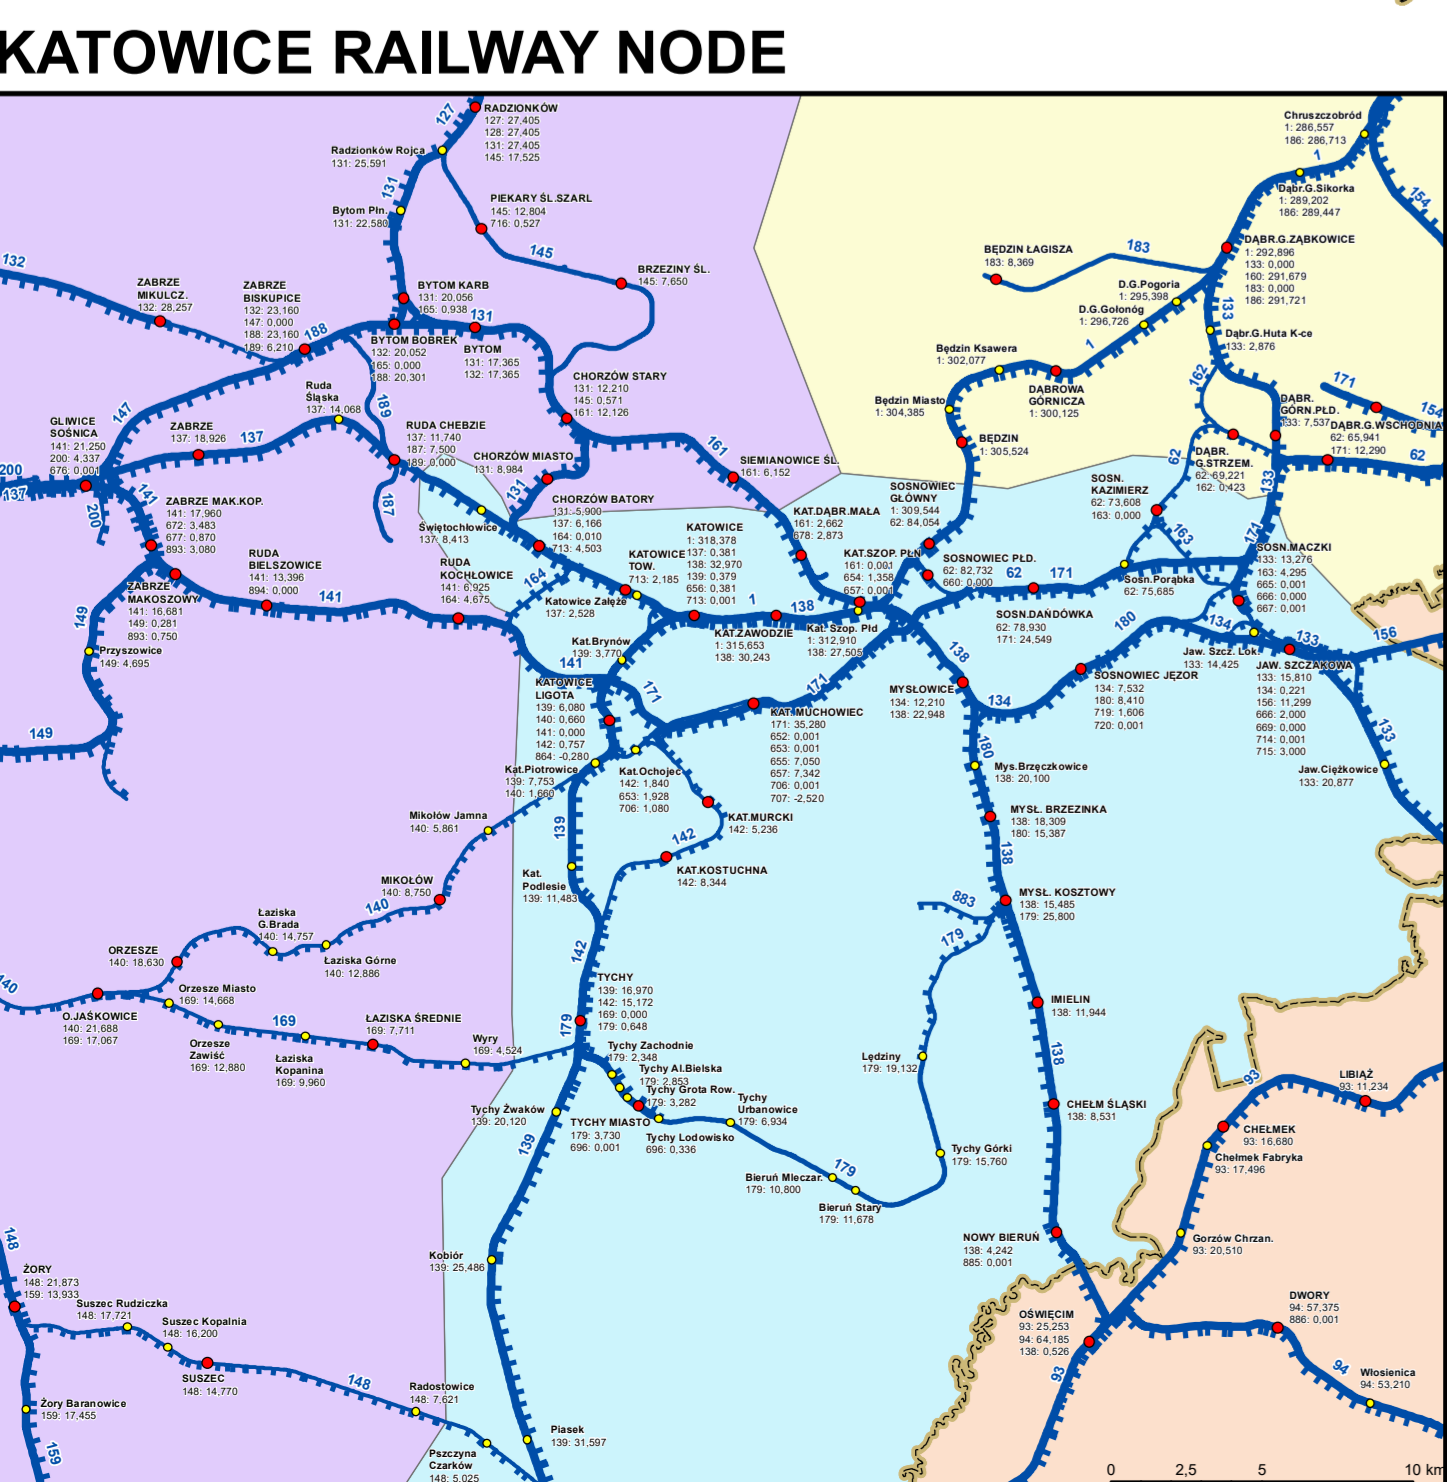

RAILWAY LINES PLANTS