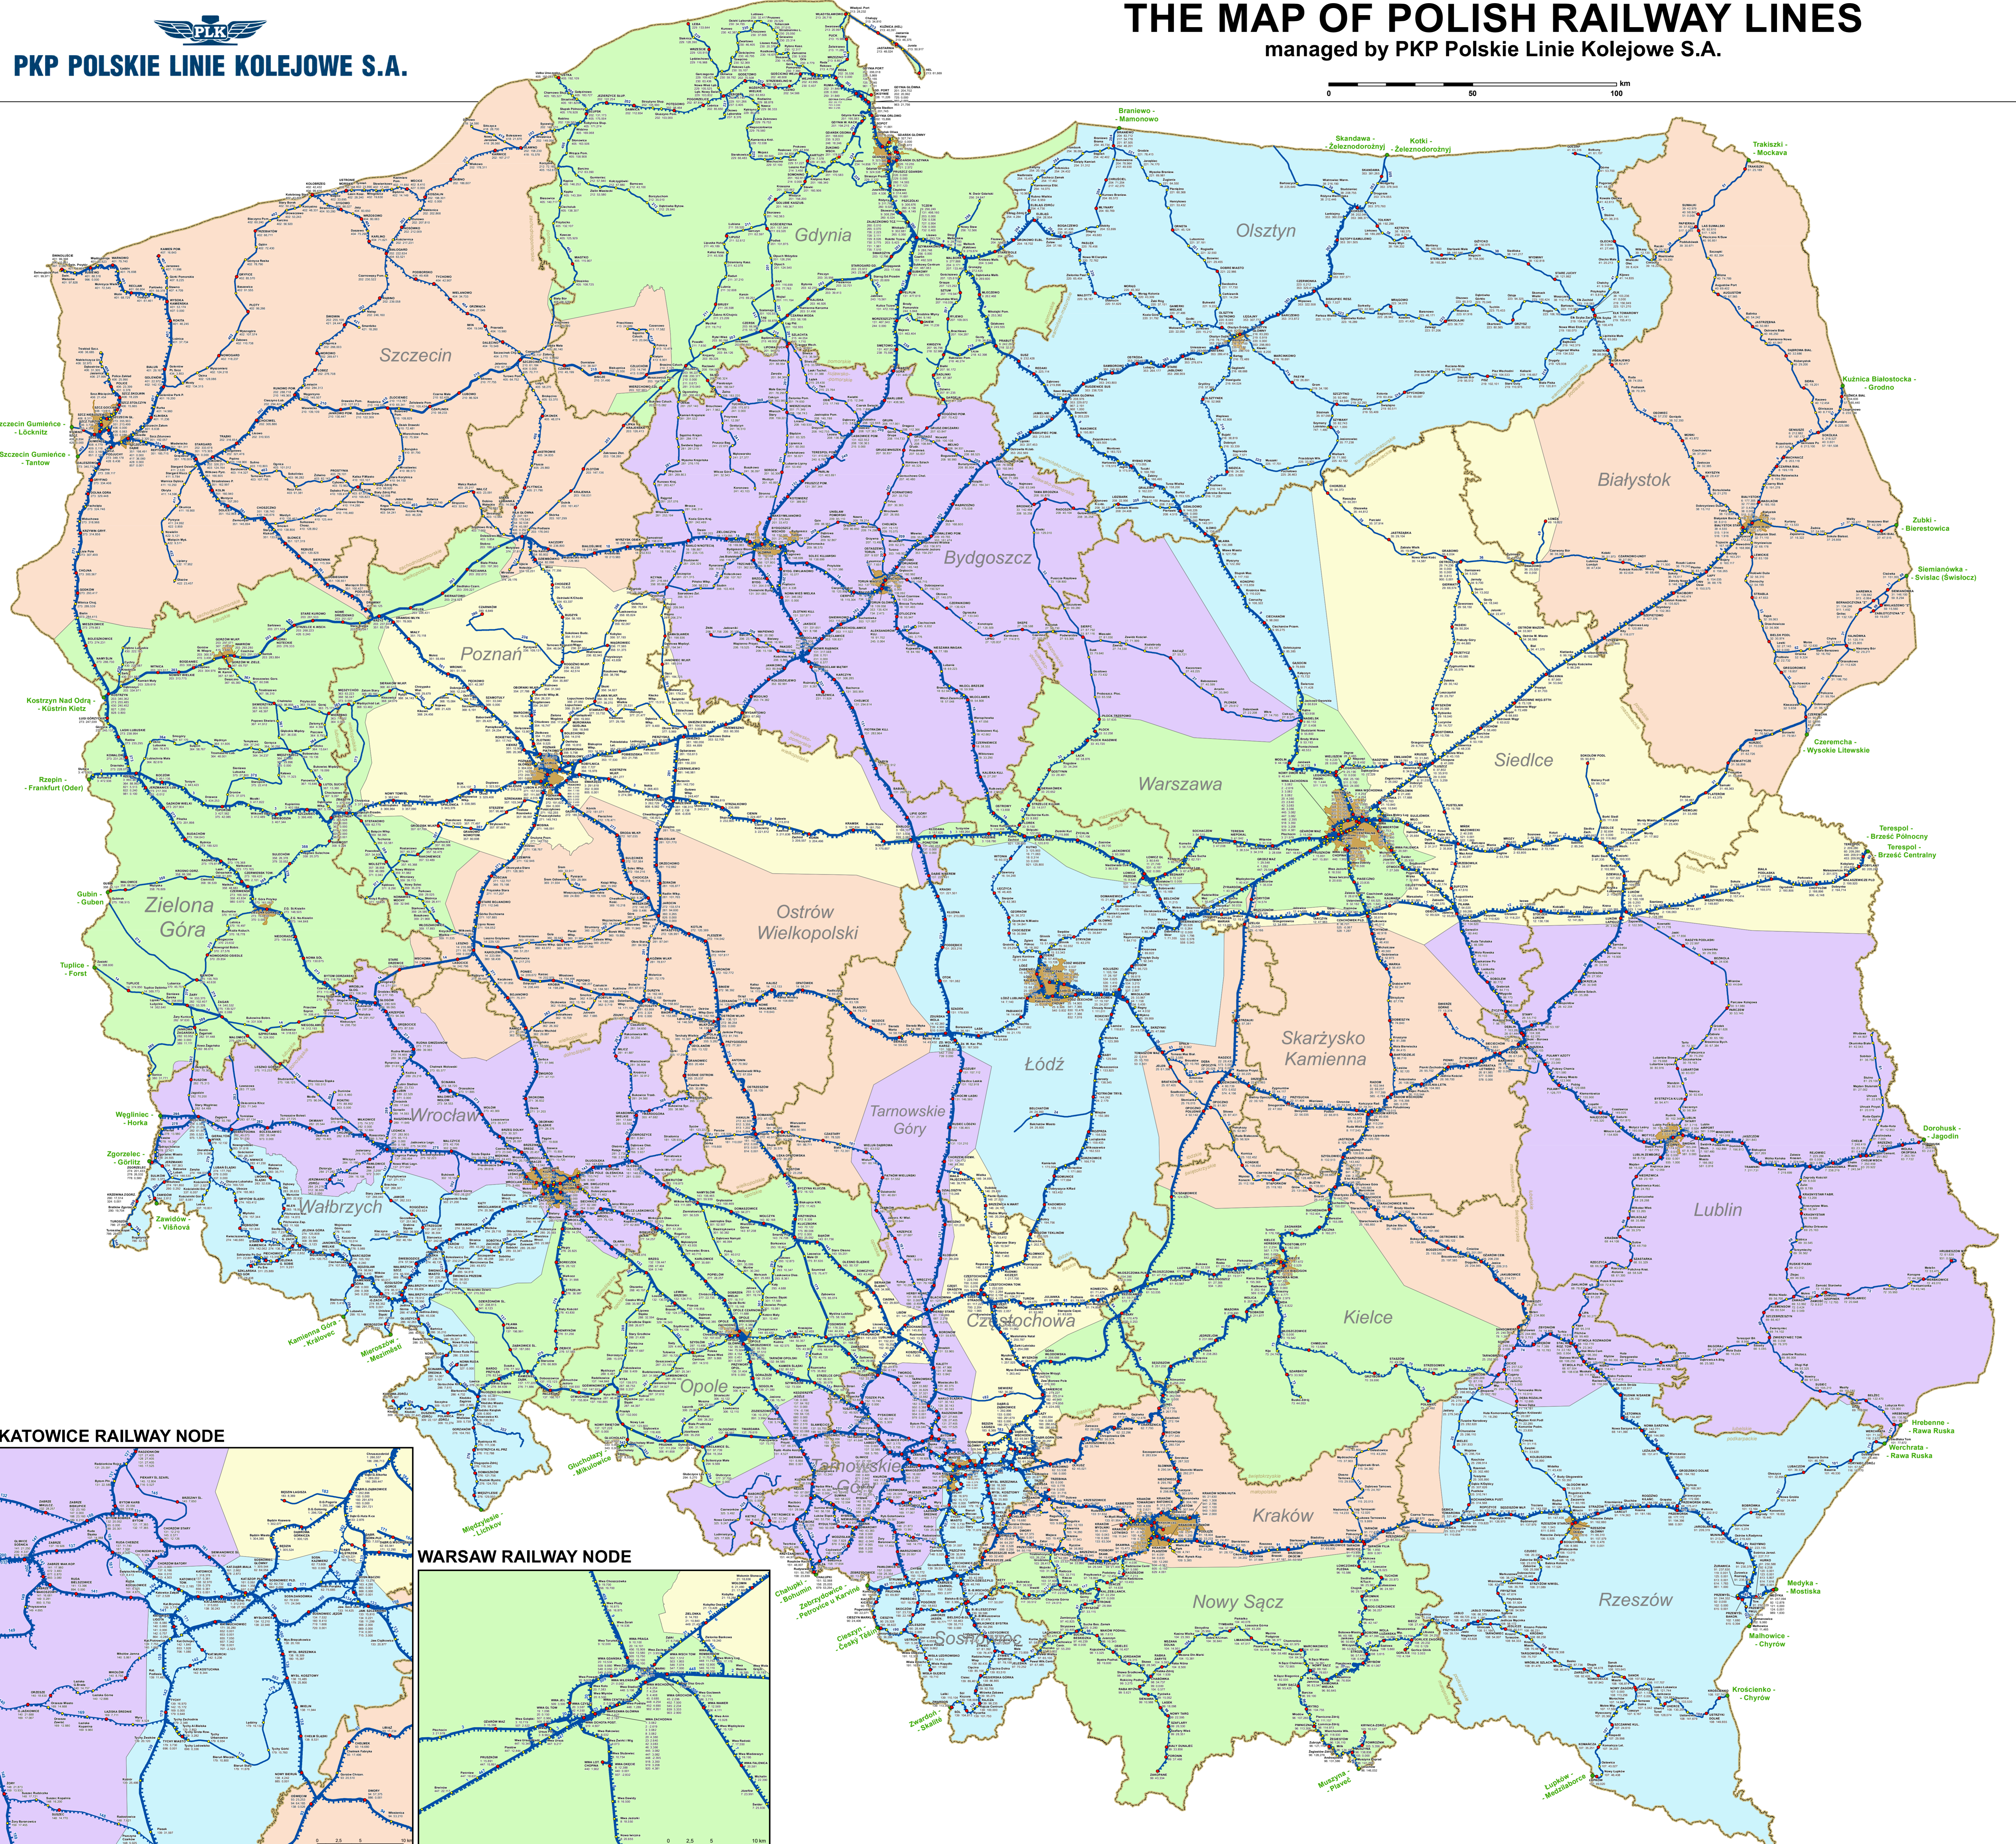

RAILWAY LINES PLANTS