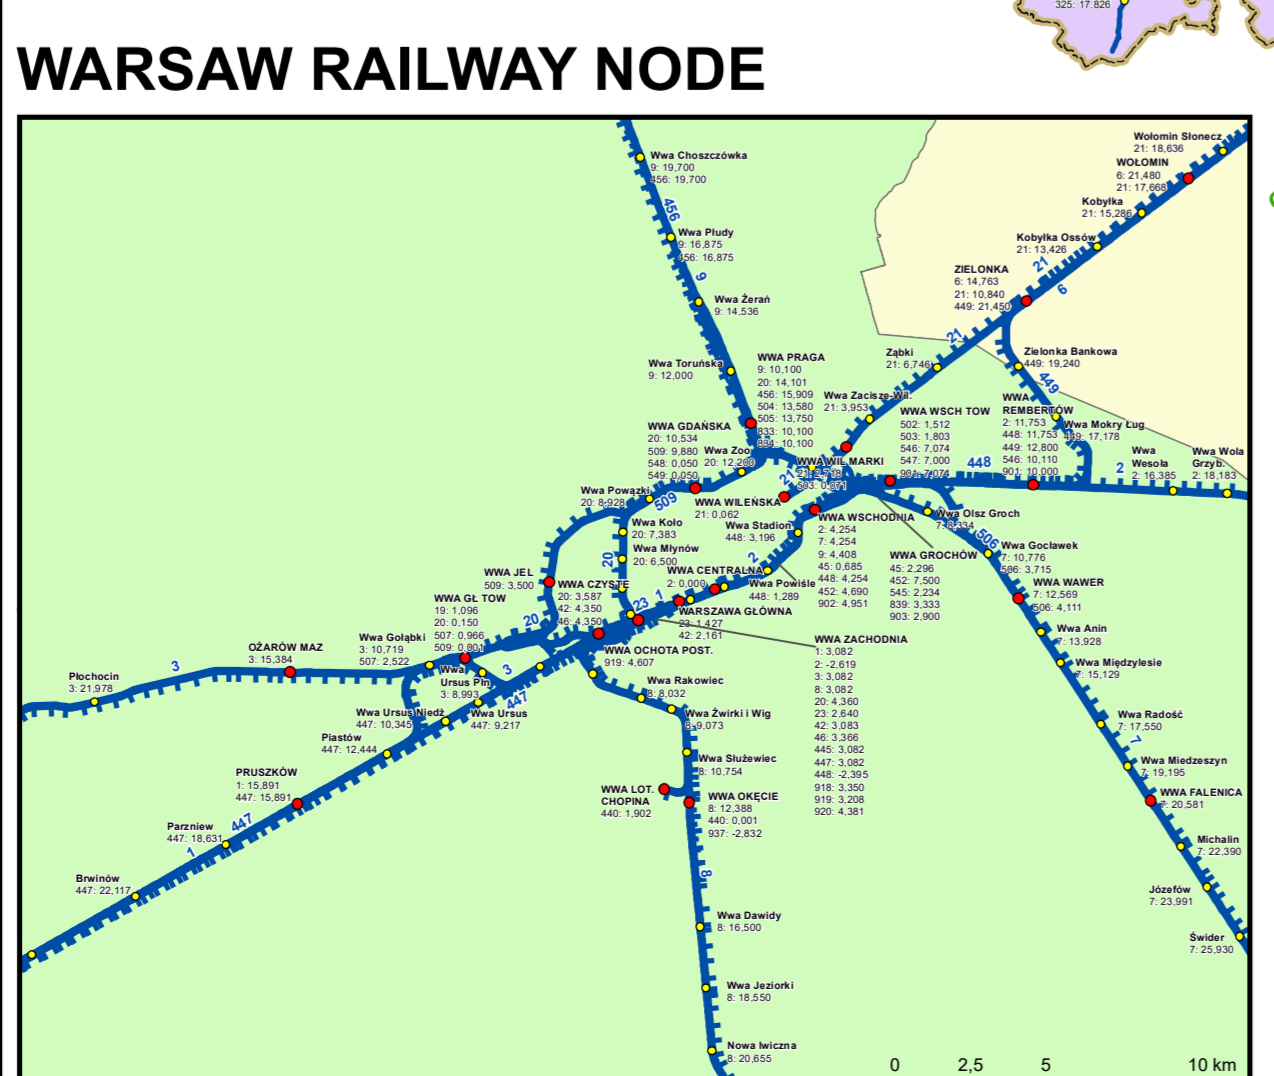

RAILWAY LINES PLANTS