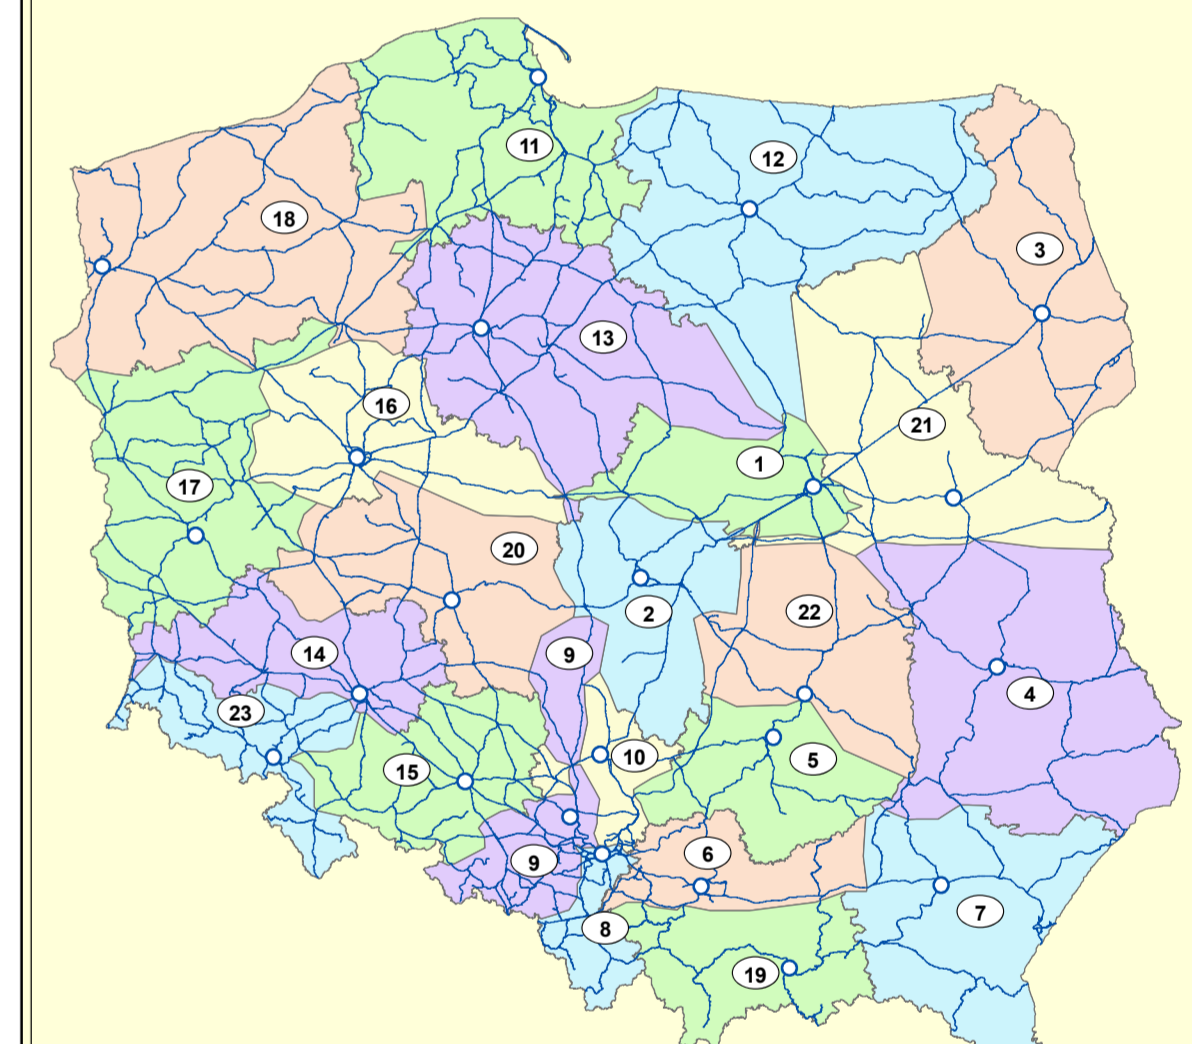

THE MAP OF POLISH RAILWAY LINES
managed by PKP Polskie Linie Kolejowe S.A.

1 : 750 000

REAL ESTATE AND RAILWAY GEODESY DEPARTMENT
GIS Unit

LEGEND

- operational points names, numbers of railway lines with stations chainage
- railway stations
- railway stops
- state border crossings
- 404 number of railway line

Railway lines managed by PKP Polskie Linie Kolejowe S.A. (indicated in the internal Instruction Id-12 (D-29), Table 1): on 27.07.2020

- electrified single-track line
- non-electrified single-track line
- electrified double-track line
- non-electrified double-track line
- boundaries of the voivodeships
- main cities
- railway lines plants

Data related to railway lines and operational points on the territory of Poland is derived from Information System for Railway Lines (ISL) and is the property of PKP Polskie Linie Kolejowe S.A. Map generated on 3rd September 2020. Coordinate System 1992 of Poland. Data related to the administrative divisions (Państwowy Rejestr Geograficzny - PRG) is derived from the Open Database shared by CODOGK. Copyright © 2020 PKP Polskie Linie Kolejowe S.A.