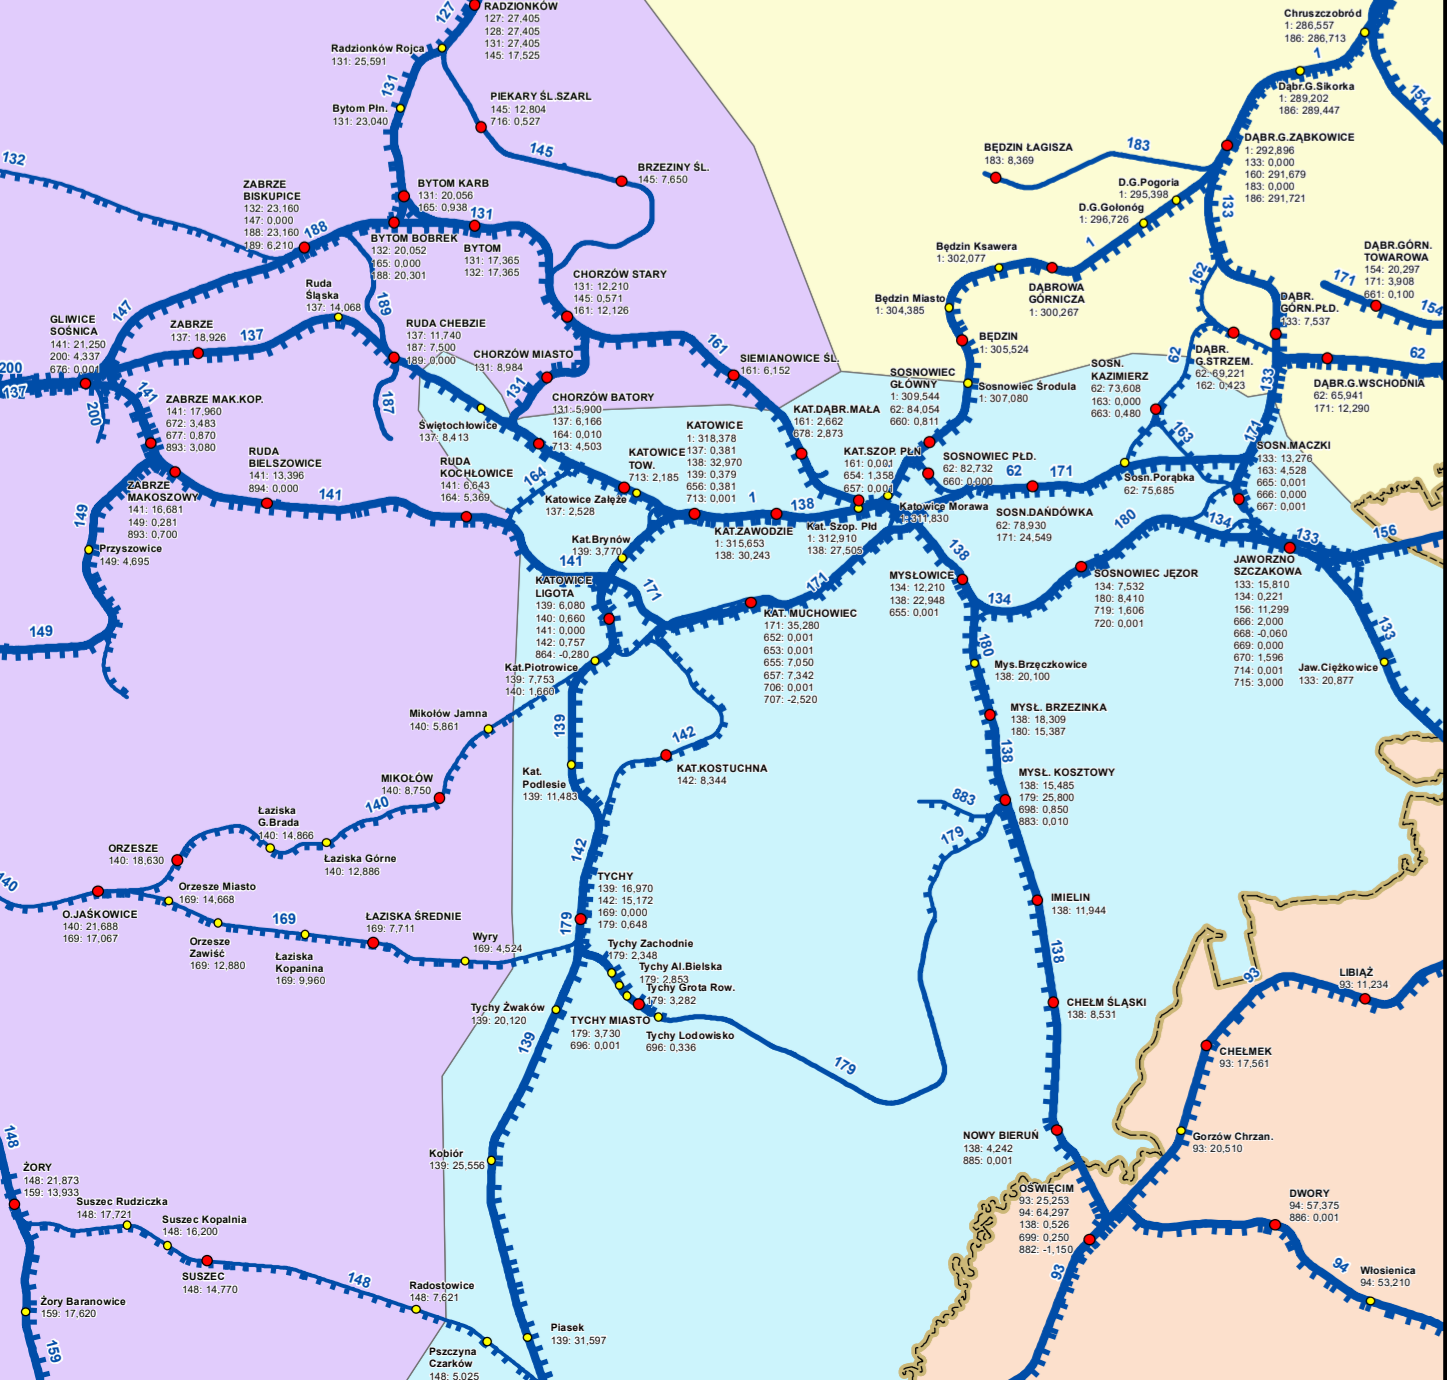

METROPOLIS GZM