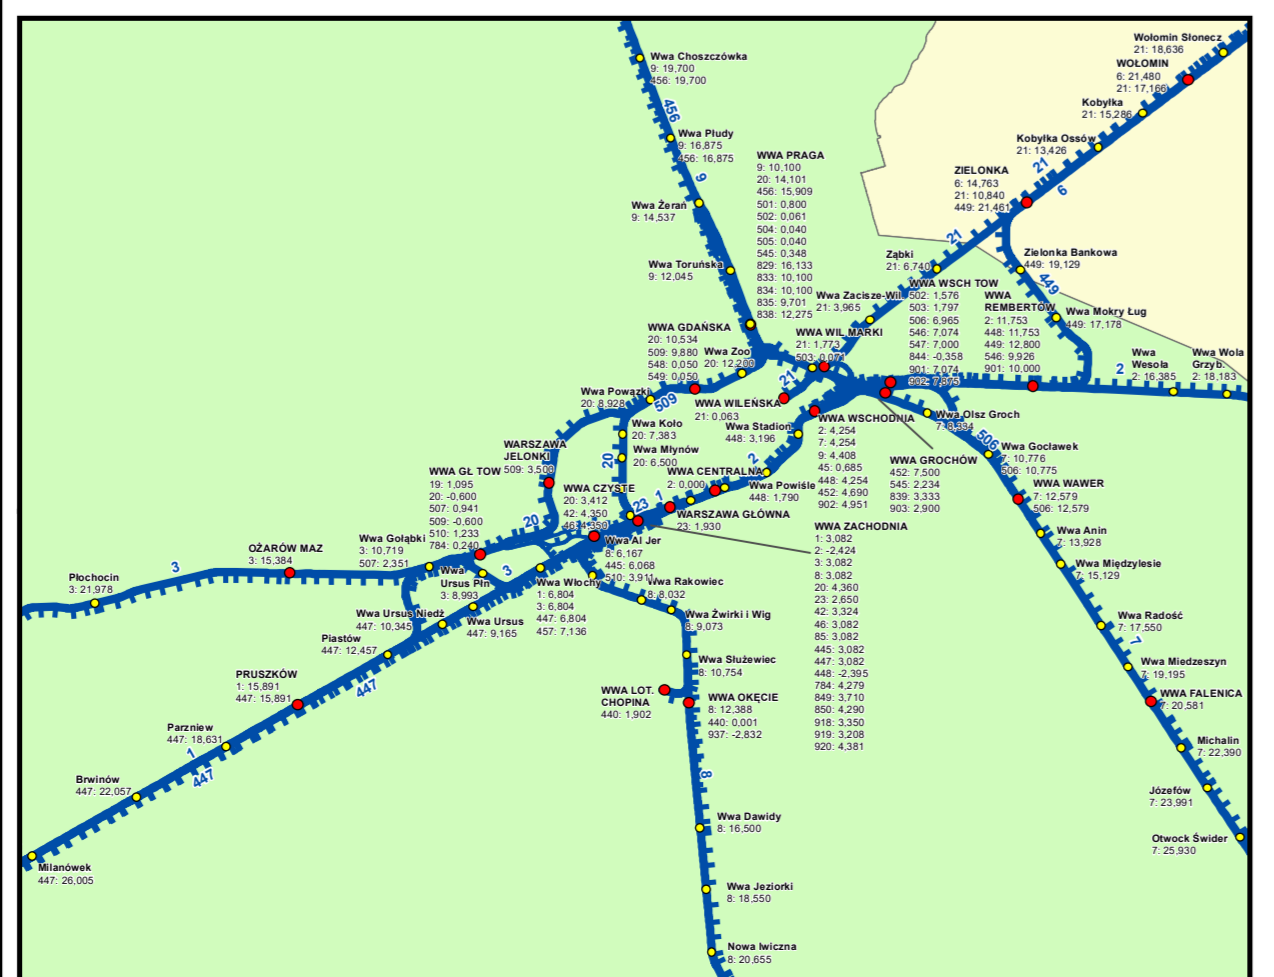

WARSAW RAILWAY NODE

RAILWAY AREAS AND ENVIRONMENTAL PROTECTION DEPARTMENT

LEGEND

1. **MIASTKO** 466-115-997 operational points names, numbers of railway lines with stations chainage
   - railway stations
   - railway stops
   - state border crossings
   - **404** number of railway line
   - electrified single-track line
   - non-electrified single-track line
   - electrified double-track line
   - non-electrified double-track line
   - boundaries of the voivodeships
   - main cities
   - railway lines plants
2. Data related to railway lines and operational points on the territory of Poland is derived from Information System for Railway Lines (ISL) and is the property of PKP Polskie Linie Kolejowe S.A. Map generated on 04.09.2023. Coordinate System 1992 of Poland. Data related to the administrative divisions (Powszechny Rejestr Gmin - PRG) is derived from the Open Database shared by CODGIK. Copyright © 2023 PKP Polskie Linie Kolejowe S.A.