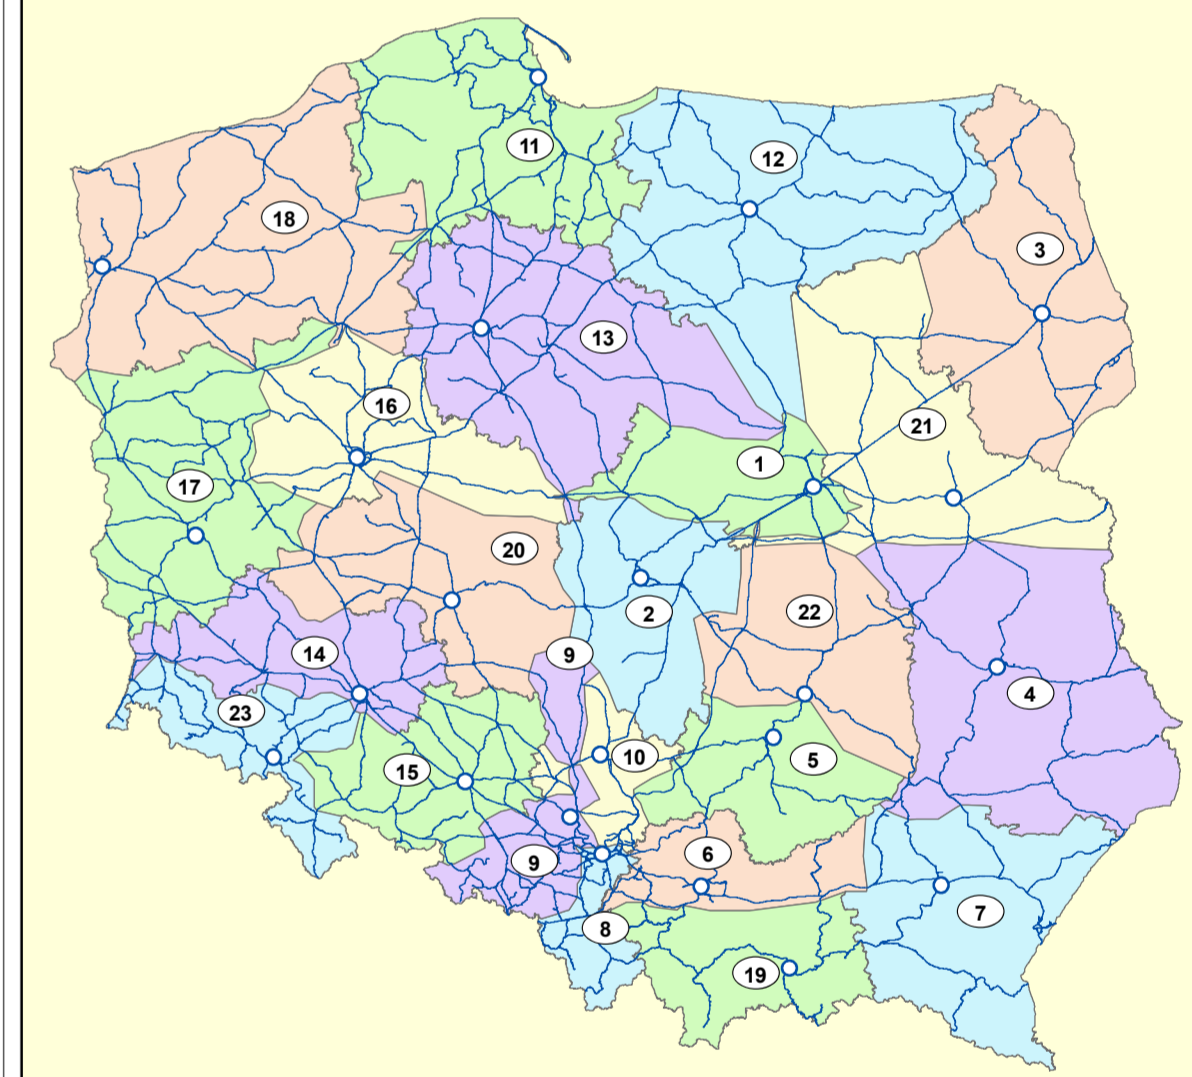

RAILWAY LINES PLANTS

THE MAP OF POLISH RAILWAY LINES
managed by PKP Polskie Linie Kolejowe S.A.

1 : 750 000