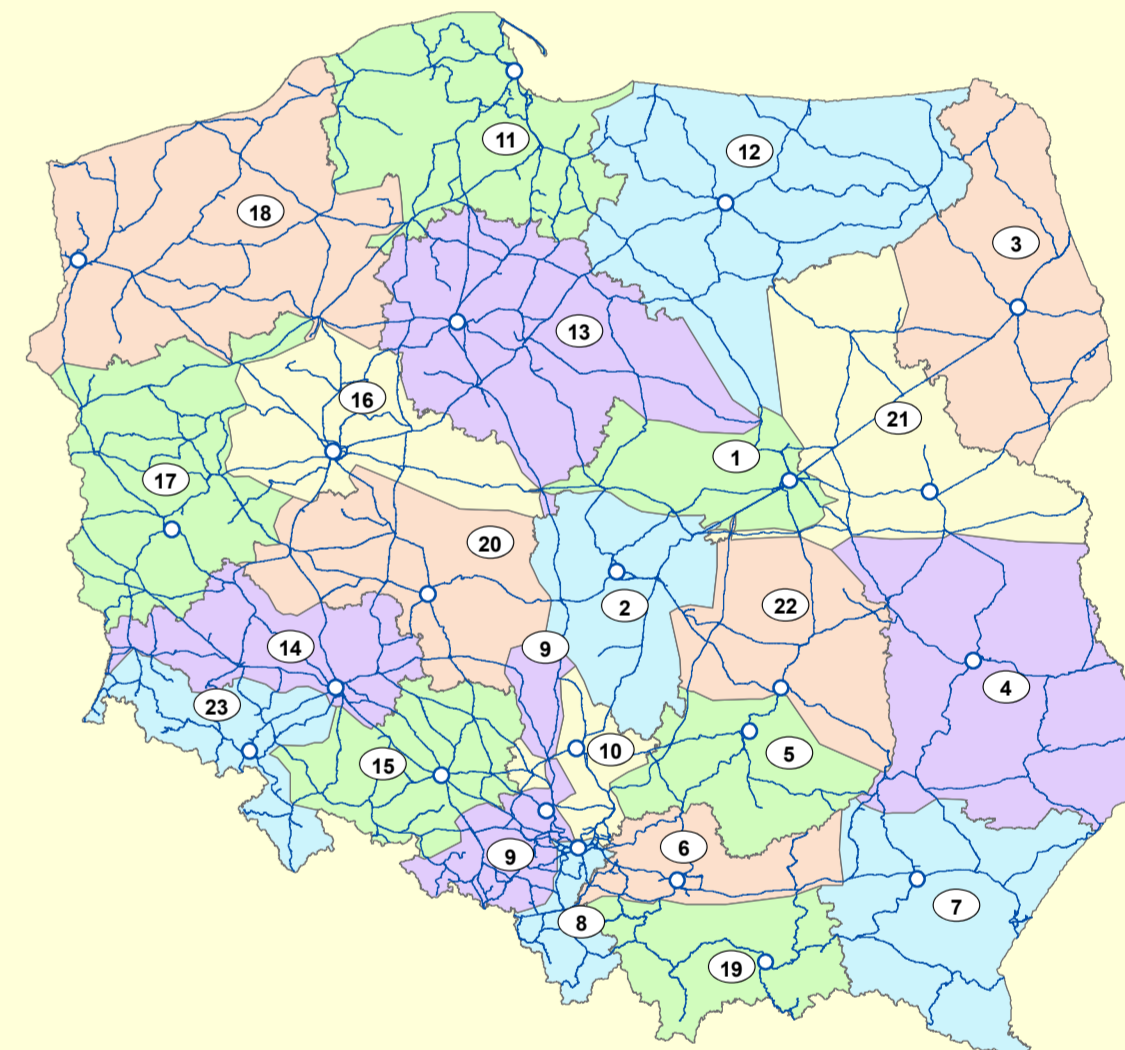

RAILWAY LINES PLANTS

THE MAP OF POLISH RAILWAY LINES

managed by PKP Polskie Linie Kolejowe S.A.

1 : 750 000