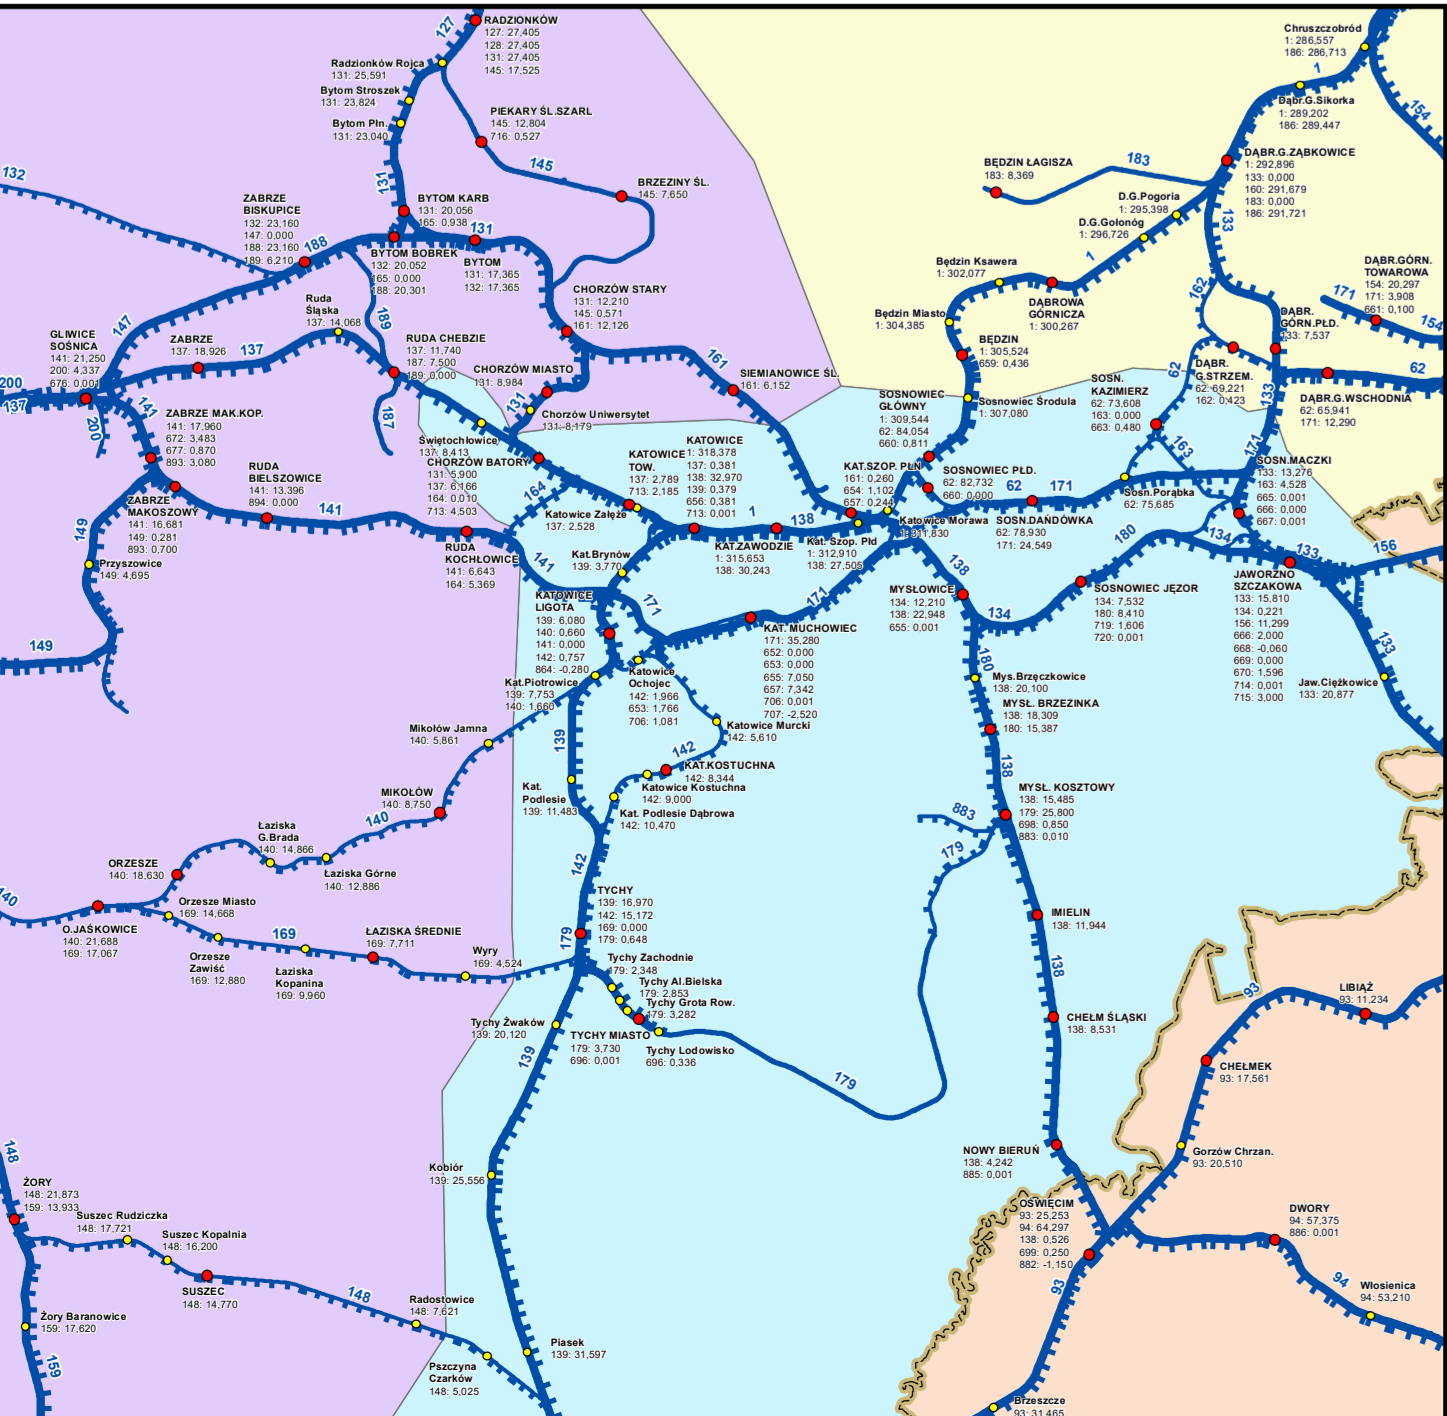

METROPOLIS GZM